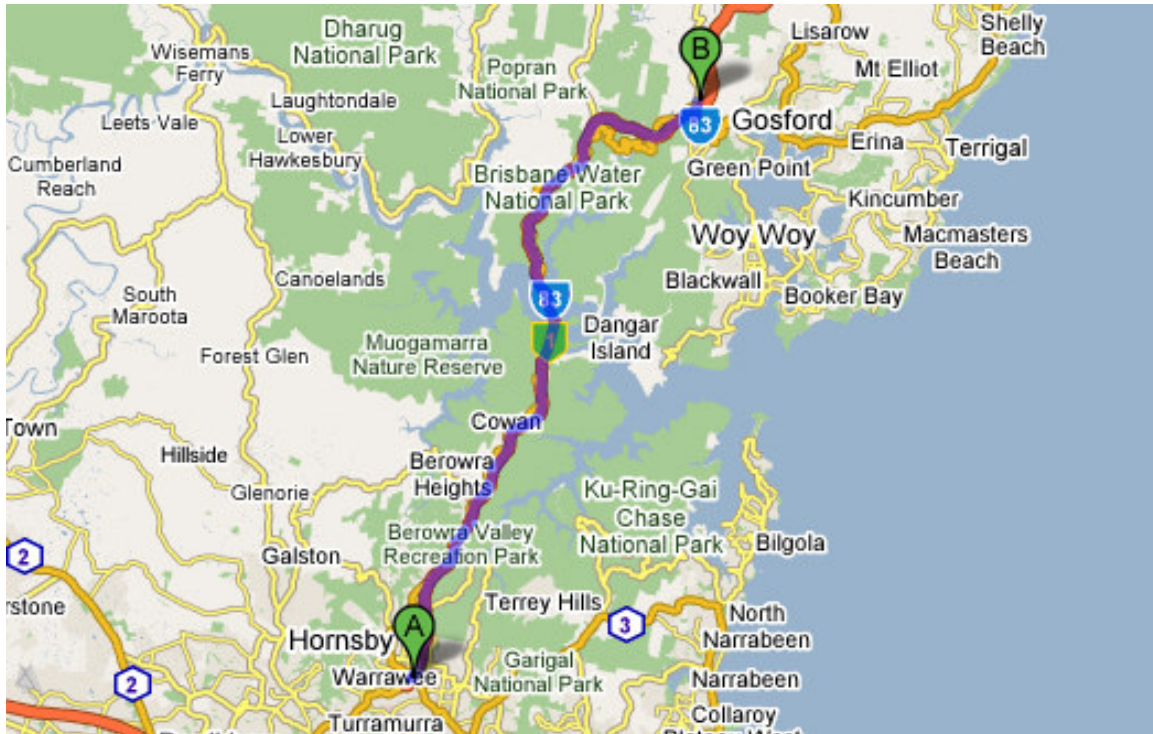

DIRECTIONS TO SHOWROOM FROM SYDNEY

OneWorld Collection Pty Ltd

6 / 113 Wisemans Ferry Road

Somersby NSW 2250

Australia

Tel: 61 2 4340 0122

Fax: 61 2 4340 0155

Email: sales@oneworldcollection.com.au

Directions	Travel	Est. Time
------------	--------	-----------

Bear left at SYDNEY-NEWCASTLE FWY, WAHROONGA	43.08 km	26 mins
--	----------	---------

Continue along F3 FREEWAY, EXIT AT CENTRAL COAST HWY (Gosford / Woy Woy Exit), SOMERSBY	1.18 km	<1min
---	---------	-------

Bear left at Traffic lights – WISEMANS FERRY RD, SOMERSBY	804 m	< 1 min
---	-------	---------

At the ROUNDABOUT – go straight through	5 m	< 1 min
---	-----	---------

Stop: We are situated behind BROADVIEW ALUMINIUM approx 200metres from roundabout, Unit 6/113 WISEMANS FERRY RD, SOMERSBY

Sub-total:	45.09 km	28 mins
Total:	45.09 km	28 mins